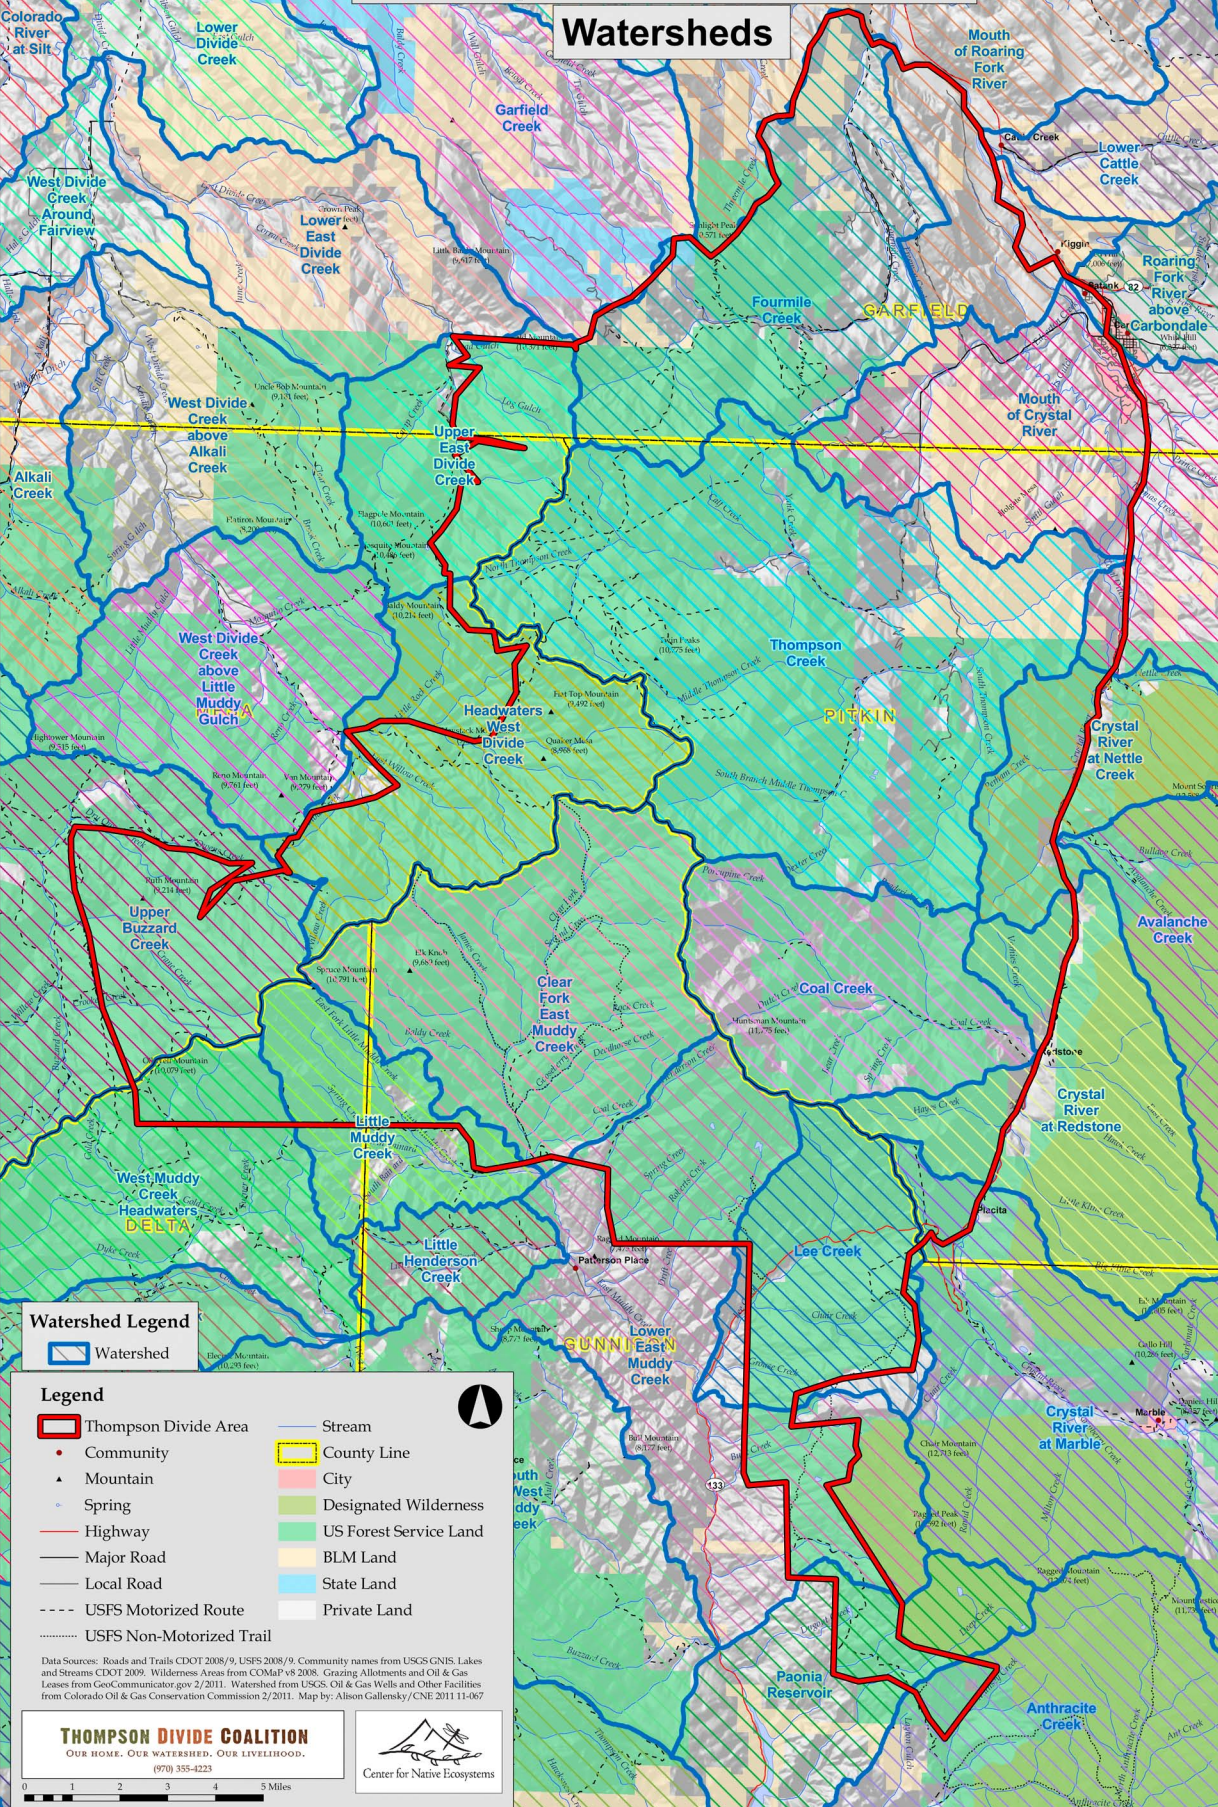

Thompson Divide Area

Watersheds

Watershed Legend

Watershed

Legend

- Thompson Divide Area
- Community
- ▲ Mountain
- Spring
- Highway
- Major Road
- Local Road
- - - USFS Motorized Route
- ⋯ USFS Non-Motorized Trail
- Stream
- County Line
- City
- Designated Wilderness
- US Forest Service Land
- BLM Land
- State Land
- Private Land

THOMPSON DIVIDE COALITION
OUR HOME. OUR WATERSHED. OUR LIVELIHOOD.
(970) 355-4223

Center for Native Ecosystems